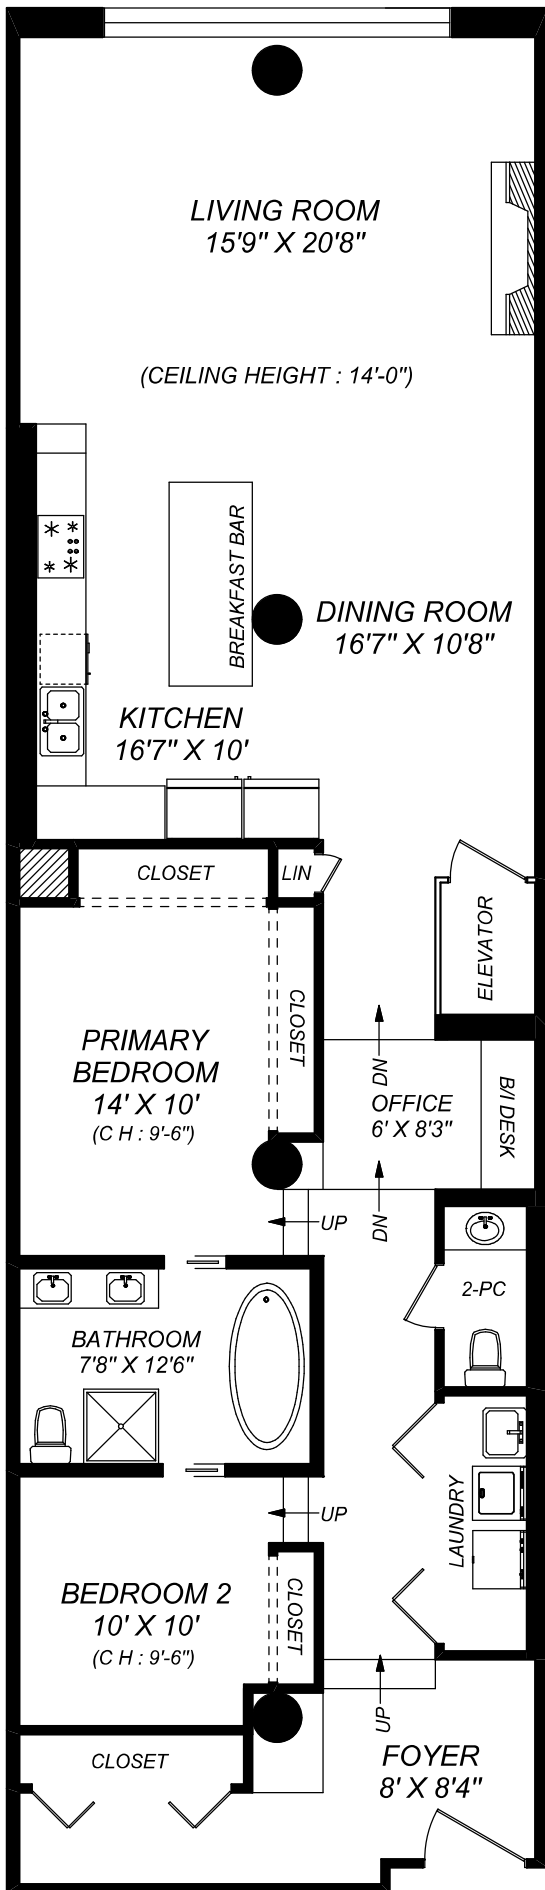

90 SUMACH STREET - SUITE 703

**MAIN LEVEL**  
**1608 SQUARE FEET**

**UPPER LEVEL**

**truPlan**

416 573 2096

E & O.E.

Floor plan may not be 100% accurate.