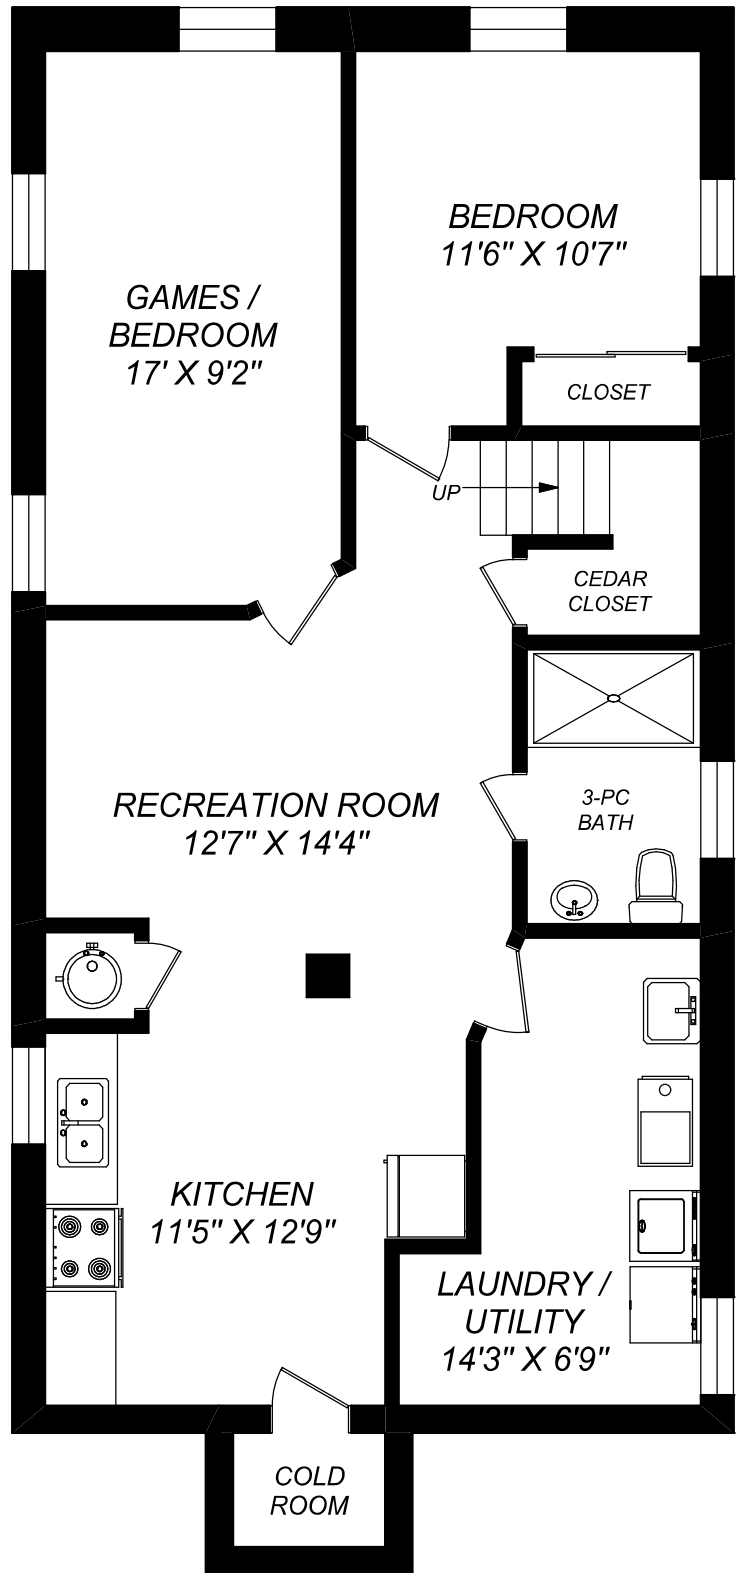

48 COE HILL DRIVE

MAIN FLOOR
964 SQUARE FEET

LOWER LEVEL
964 SQUARE FEET

416 573 2096

E & O.E.

Floor plan may not be 100% accurate.