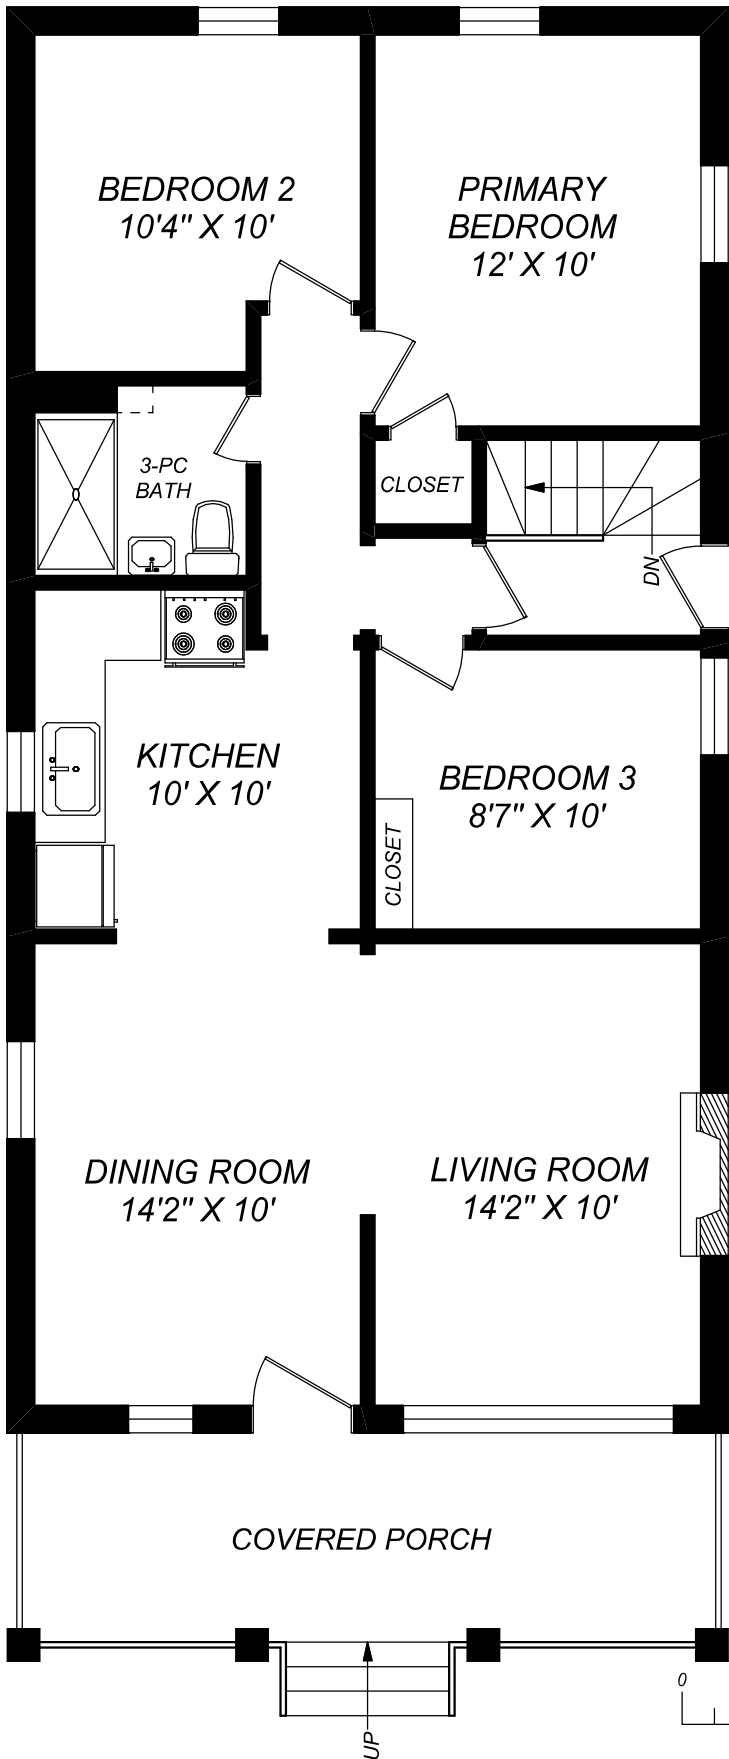

48 COE HILL DRIVE

MAIN FLOOR
964 SQUARE FEET

LOWER LEVEL
964 SQUARE FEET

416 573 2096

E & O.E.

Floor plan may not be 100% accurate.