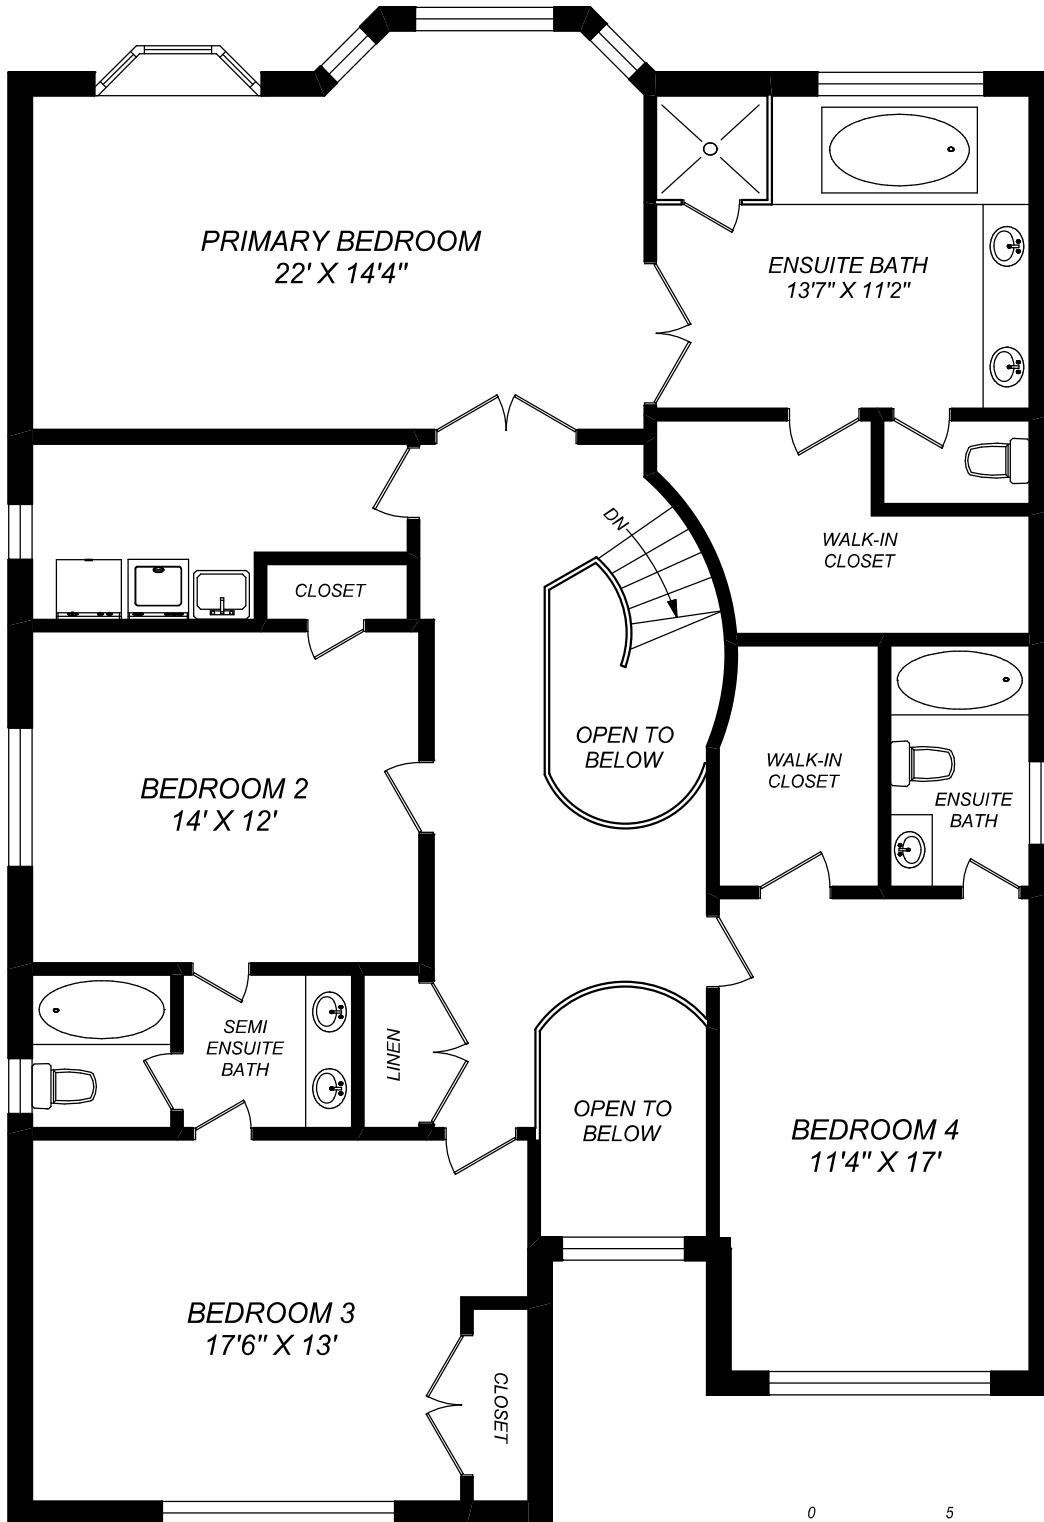

37 GREEN MEADOW CRESCENT

SECOND FLOOR
1788 SQUARE FEET
(OPEN TO BELOW EXCLUDED)

truPlan

416 573 2096

E & O.E.

Floor plan may not be 100% accurate.