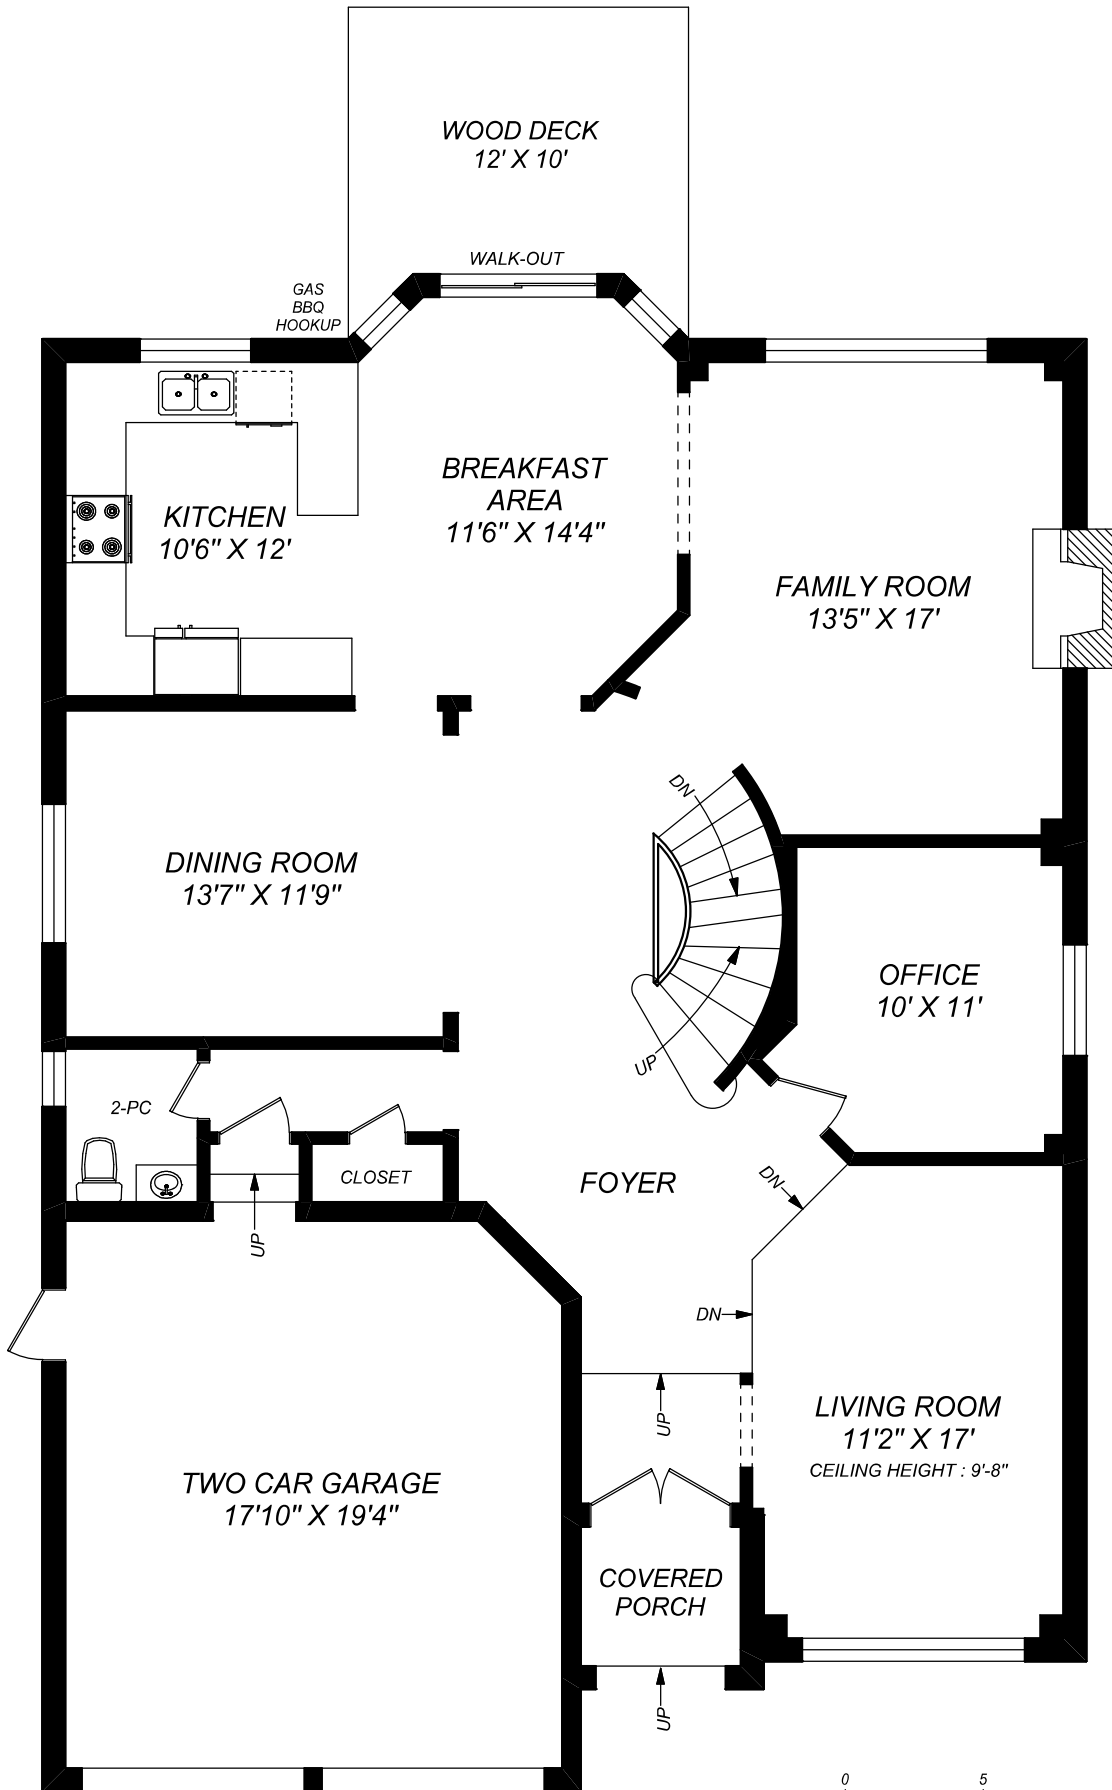

# 37 GREEN MEADOW CRESCENT

**MAIN FLOOR**  
**1475 SQUARE FEET**  
CEILING HEIGHT : 9'-0"

**truPlan**

416 573 2096

E & O.E.

Floor plan may not be 100% accurate.