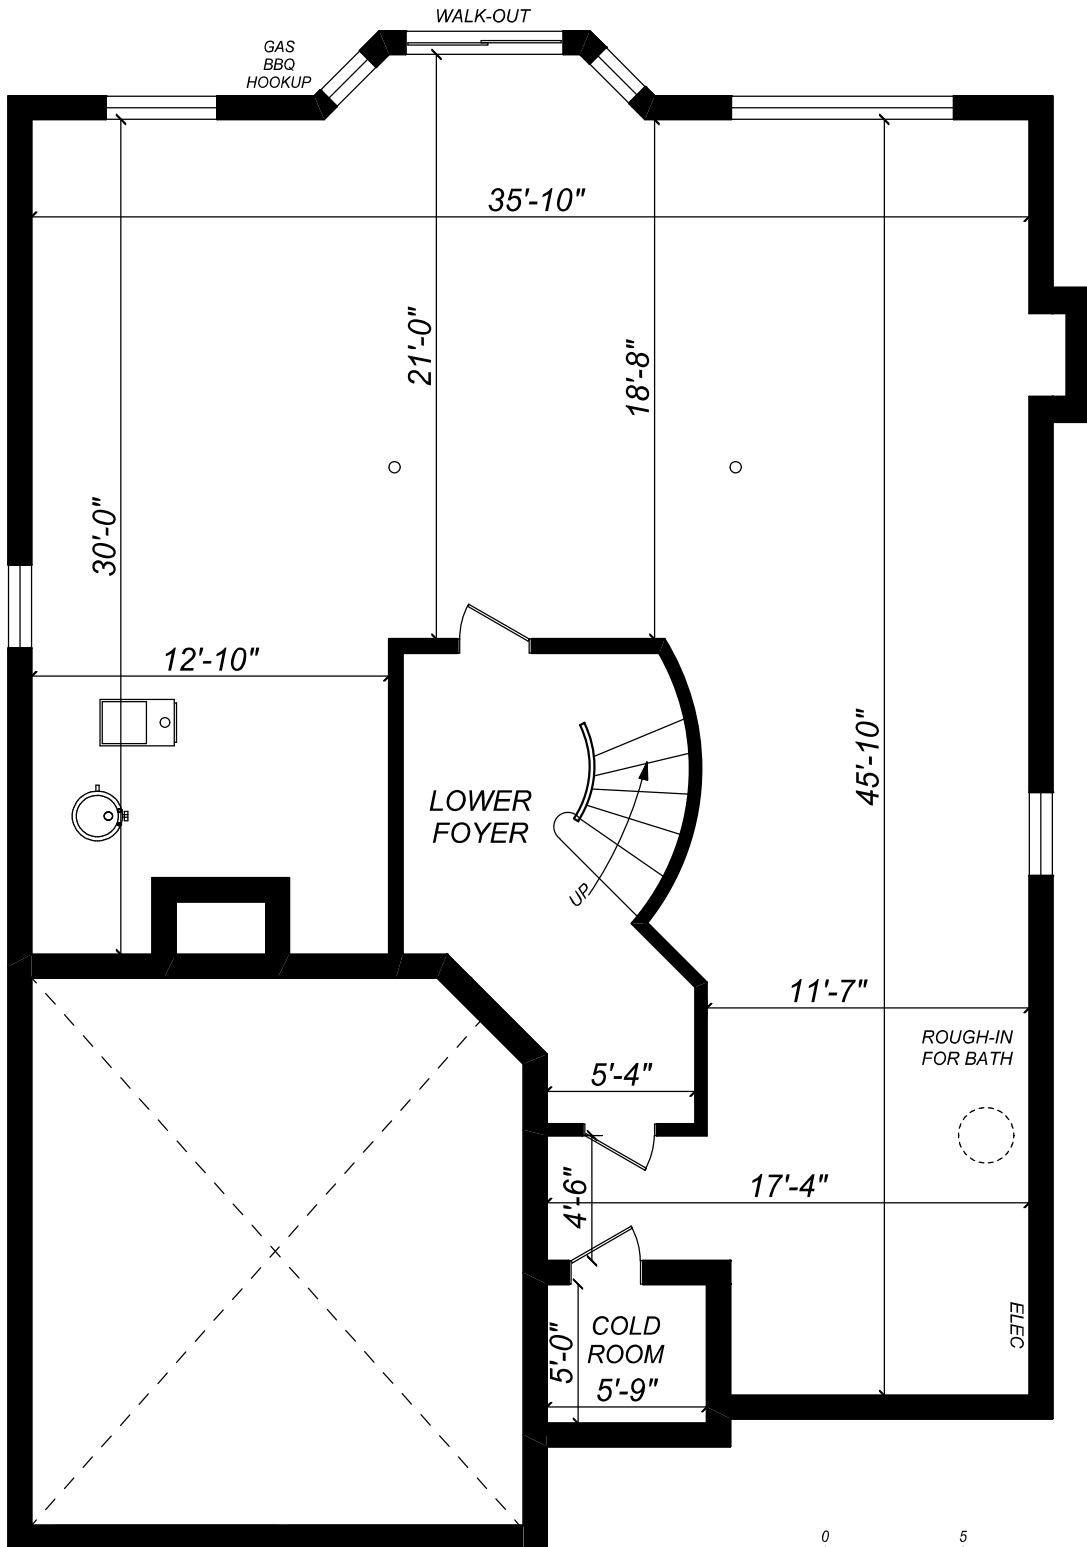

37 GREEN MEADOW CRESCENT

LOWER LEVEL
1475 SQUARE FEET
CEILING HEIGHT : 7'-8"

truPlan

416 573 2096

E & O.E.

Floor plan may not be 100% accurate.