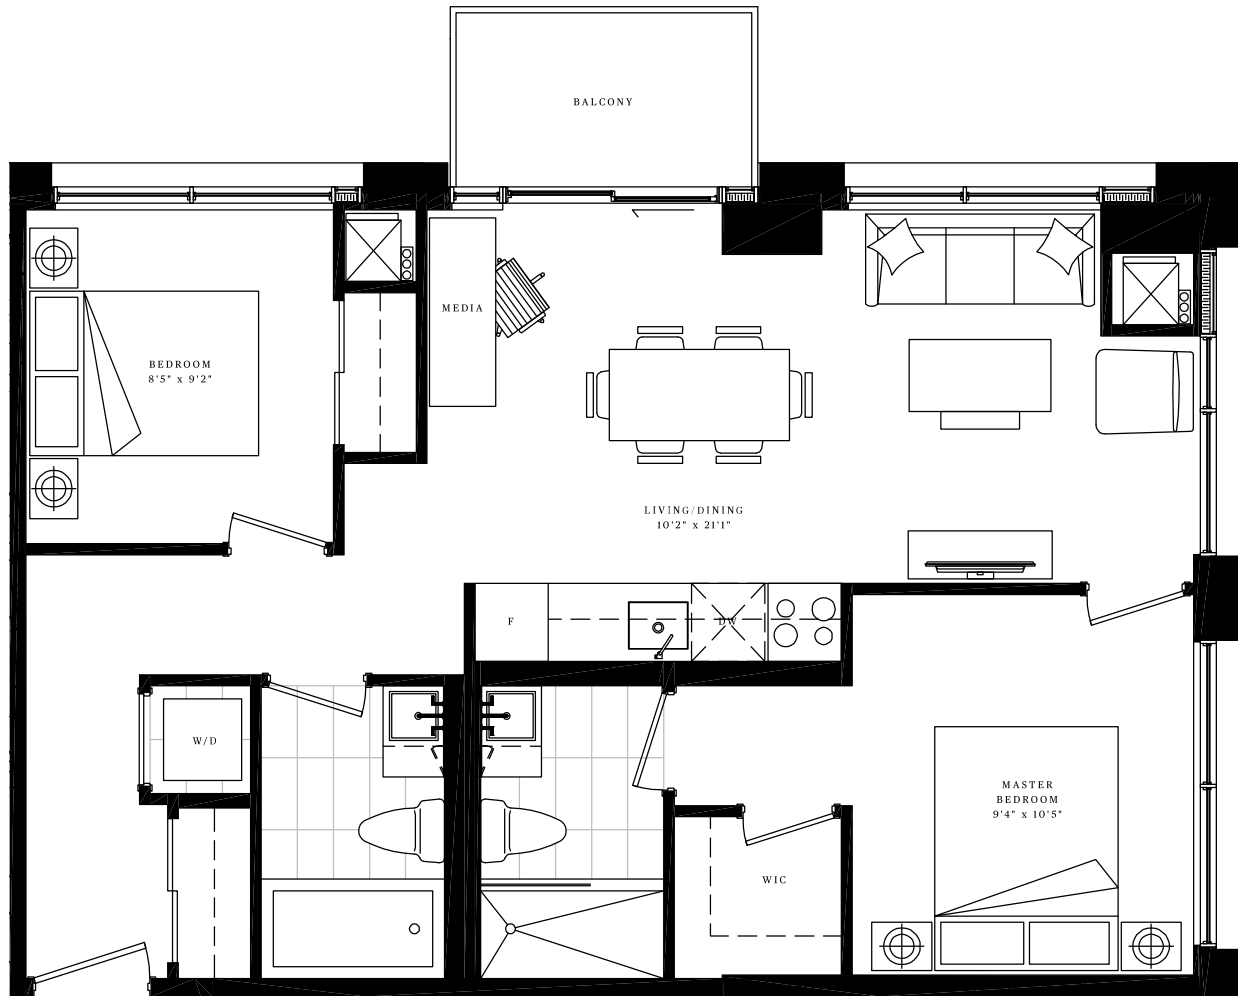

peter & adelaide

made
in
toronto

THE KENSINGTON

2 BEDROOM PLUS MEDIA - 25 / NORTHWEST VIEW

SUITE AREA: 734 FT²

OUTDOOR AREA: 40 FT²

TOTAL AREA: 774 FT²

Dimensions, specifications, layouts and materials are approximate only and are subject to change without notice. Tile patterns may vary. Window size and location may vary. Actual usable floor space may vary from slated floor area. Balcony and terrace area is approximate and not included in net suite area. The purchaser acknowledges that the actual unit purchased may be a reverse layout to the plan shown. See Sales Representative for full details. E. & O. E.