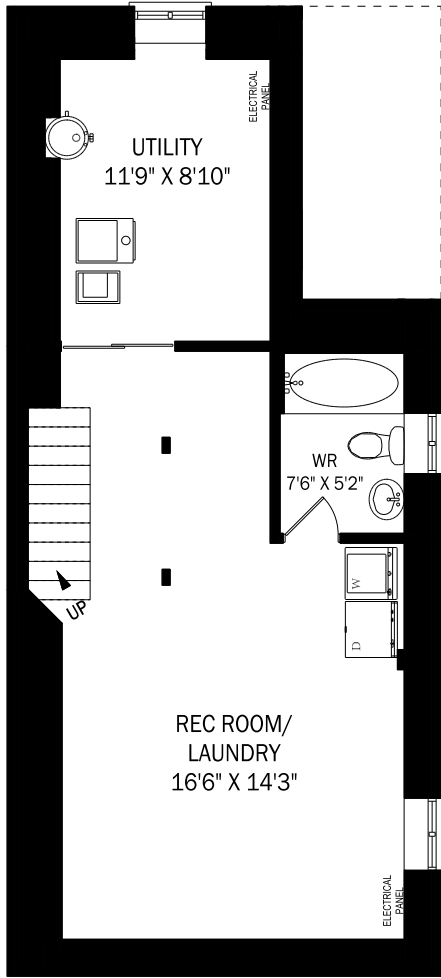

# 11A GALLEY AVENUE, TORONTO

**LOWER LEVEL**

CEILING HEIGHT 8'10"

**MAIN FLOOR**