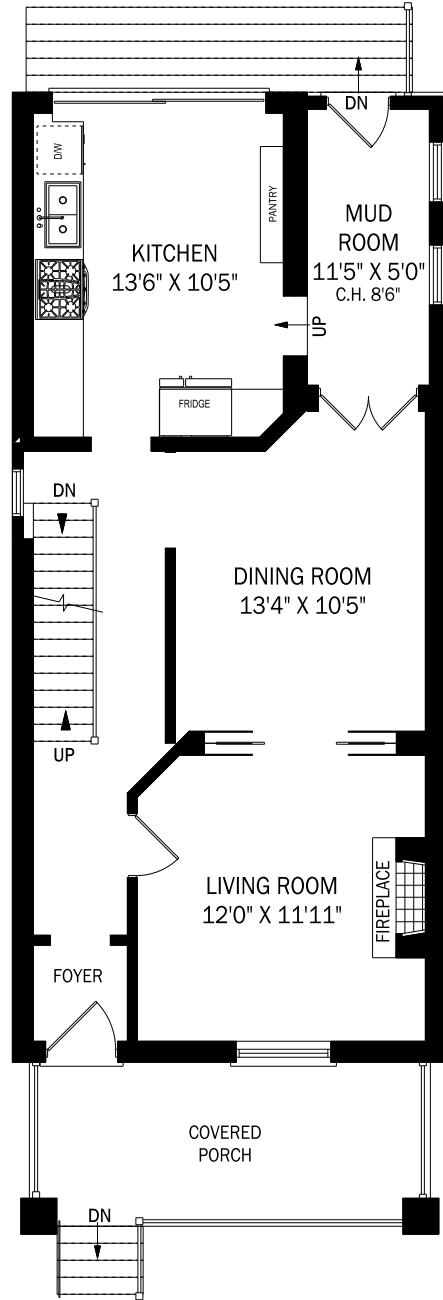

# 11A GALLEY AVENUE, TORONTO

**LOWER LEVEL**

CEILING HEIGHT 8'10"

**MAIN FLOOR**