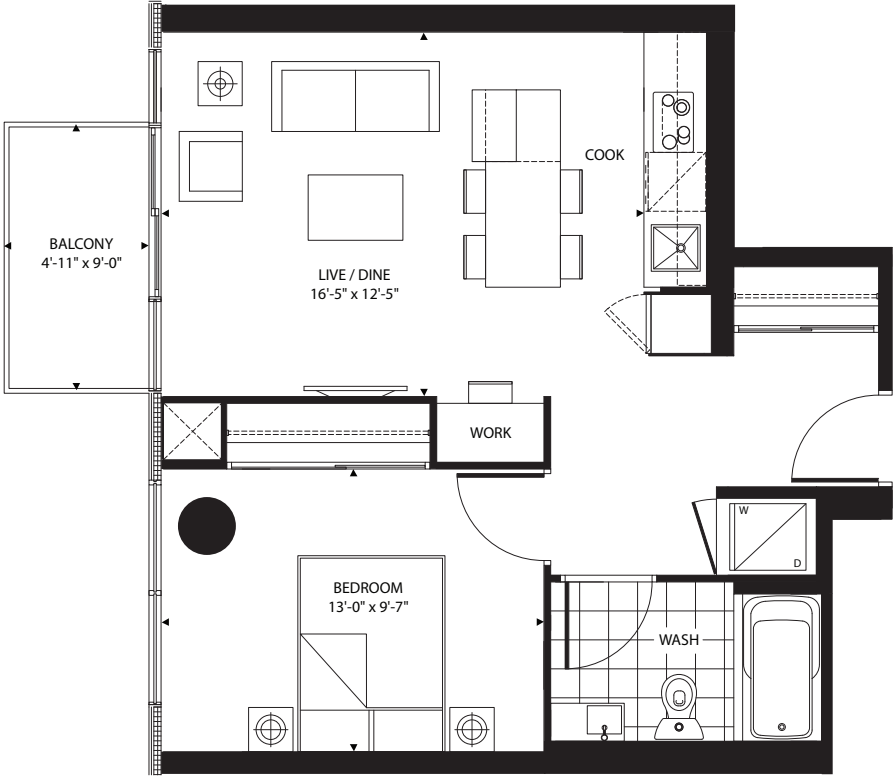

# THE HAZEL

## 1 BEDROOM

| AREA: 593 SQ.FT. | BALCONY: 44 SQ.FT. | TOTAL: 637 SQ.FT. |

FLOORS 5-29

\*Balcony on Unit 06 alternates location.  
 †Juliet balcony only on levels 5, 10, 16, 19, 22 and 23. All areas and stated room dimensions are approximate. Actual usable floor space may vary from the stated floorplan. Details and specifications are subject to change without notice. E. & O.E. 2010.