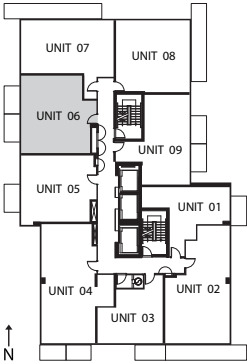

## 1 BEDROOM

| AREA: 593 SQ.FT. | BALCONY: 44 SQ.FT. | TOTAL: 637 SQ.FT. |

FLOORS 5-29

\*Balcony on Unit 06 alternates location.  
 †Juliet balcony only on levels 5, 10, 16, 19, 22 and 23. All areas and stated room dimensions are approximate. Actual usable floor space may vary from the stated floorplan. Details and specifications are subject to change without notice. E. & O.E. 2010.