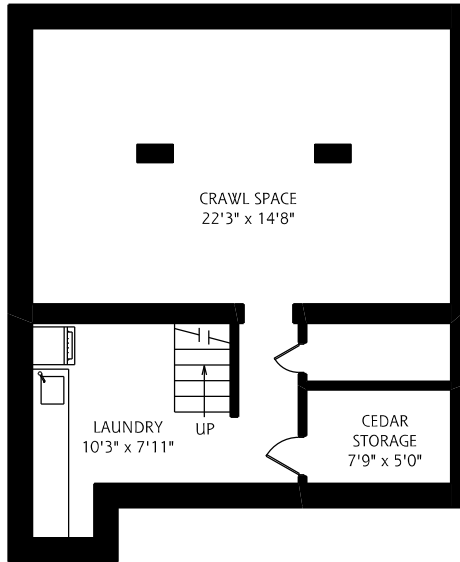

# 55A ROWANWOOD AVENUE

LOWER LEVEL  
275 SQUARE FEET

GROUND FLOOR  
665 SQUARE FEET

MAIN FLOOR  
955 SQUARE FEET

SECOND FLOOR  
930 SQUARE FEET

ALL MEASUREMENTS SHOULD BE CONSIDERED APPROXIMATE