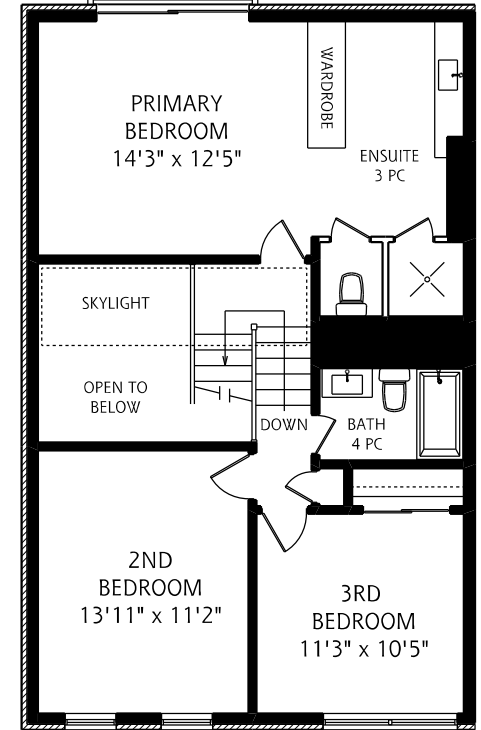

# 55A ROWANWOOD AVENUE

LOWER LEVEL  
275 SQUARE FEET

GROUND FLOOR  
665 SQUARE FEET

MAIN FLOOR  
955 SQUARE FEET

SECOND FLOOR  
930 SQUARE FEET

ALL MEASUREMENTS SHOULD BE CONSIDERED APPROXIMATE