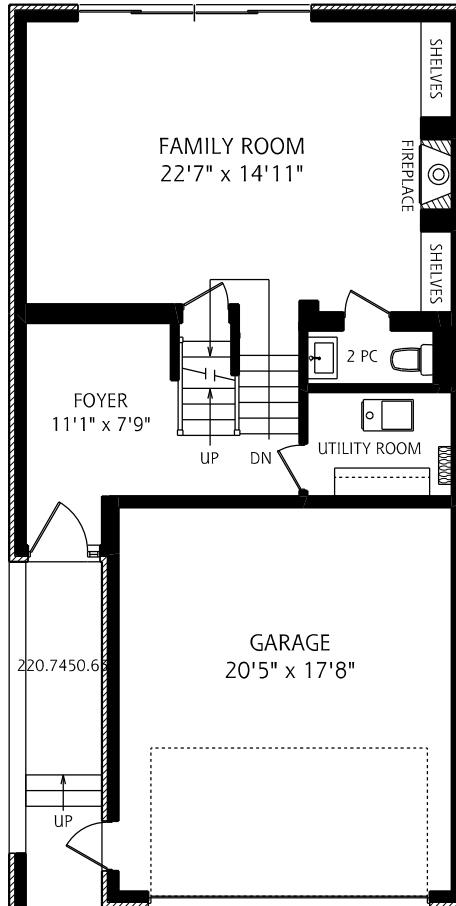

# 55A ROWANWOOD AVENUE

LOWER LEVEL  
275 SQUARE FEET

GROUND FLOOR  
665 SQUARE FEET

MAIN FLOOR  
955 SQUARE FEET

SECOND FLOOR  
930 SQUARE FEET

ALL MEASUREMENTS SHOULD BE CONSIDERED APPROXIMATE