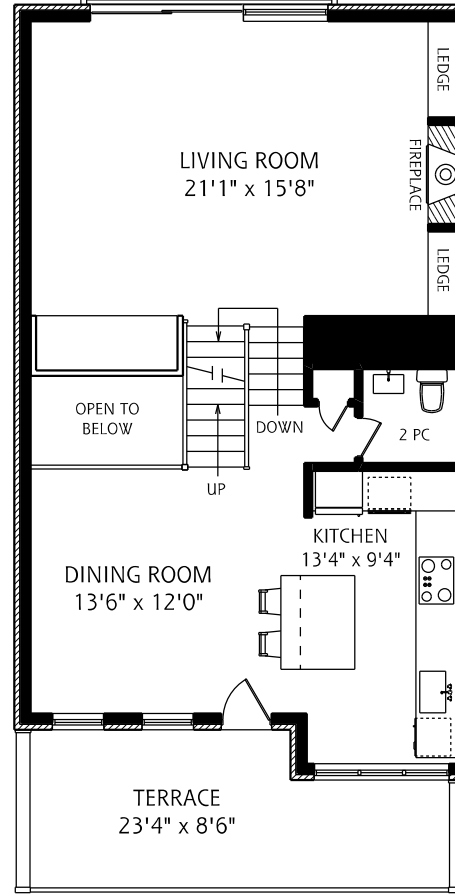

# 55A ROWANWOOD AVENUE

LOWER LEVEL  
275 SQUARE FEET

GROUND FLOOR  
665 SQUARE FEET

MAIN FLOOR  
955 SQUARE FEET

SECOND FLOOR  
930 SQUARE FEET

ALL MEASUREMENTS SHOULD BE CONSIDERED APPROXIMATE