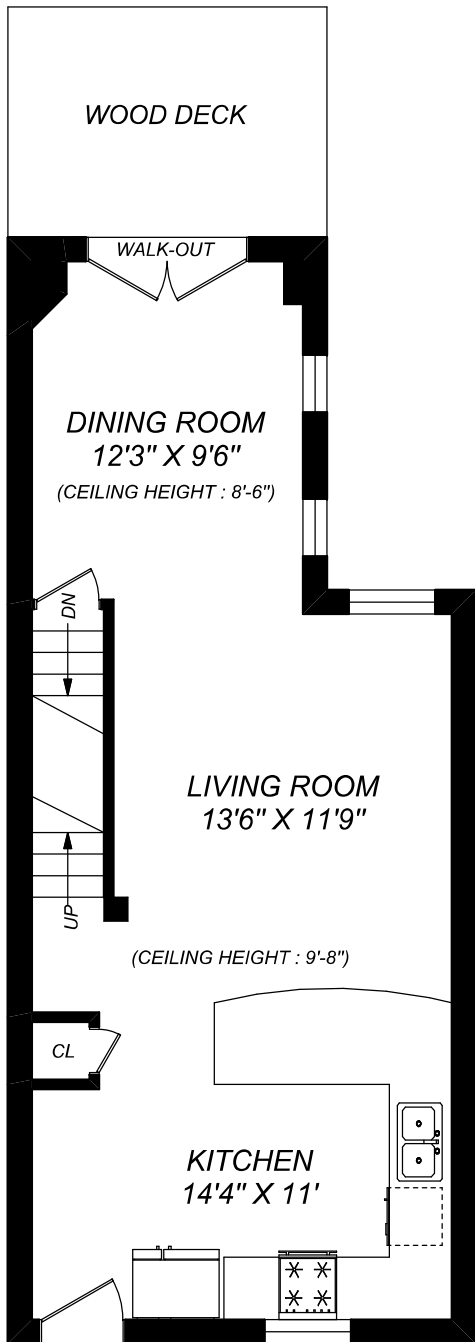

171 DE GRASSI STREET

MAIN FLOOR
552 SQUARE FEET

SECOND FLOOR
552 SQUARE FEET

THIRD FLOOR
367 SQUARE FEET

LOWER LEVEL
248 SQUARE FEET

0 5
FEET

truPlan

416 573 2096
E & O.E.
Floor plan may not be 100% accurate.