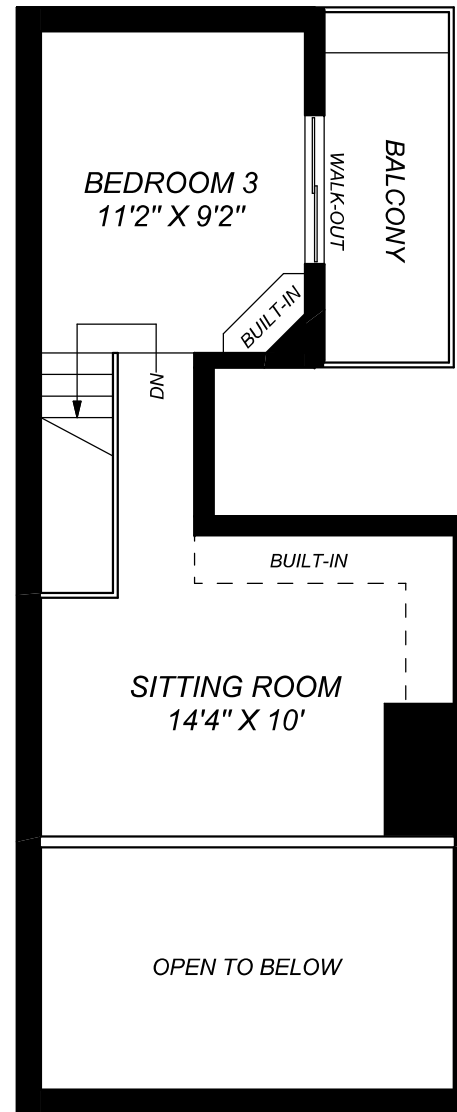

171 DE GRASSI STREET

MAIN FLOOR
552 SQUARE FEET

SECOND FLOOR
552 SQUARE FEET

THIRD FLOOR
367 SQUARE FEET

LOWER LEVEL
248 SQUARE FEET

0 5
FEET

truPlan

416 573 2096
E & O.E.
Floor plan may not be 100% accurate.