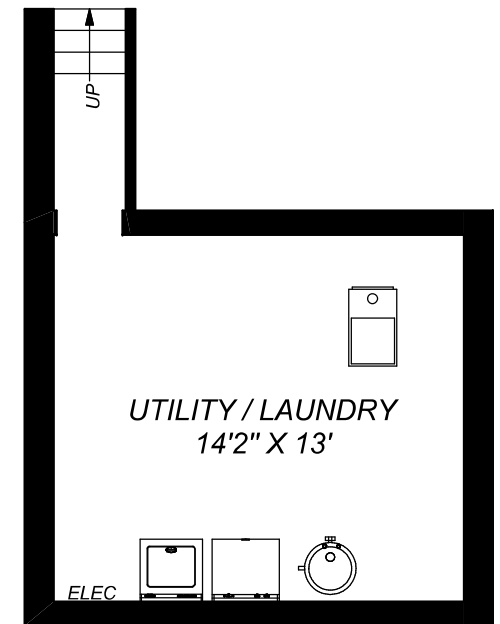

171 DE GRASSI STREET

MAIN FLOOR
552 SQUARE FEET

SECOND FLOOR
552 SQUARE FEET

THIRD FLOOR
367 SQUARE FEET

LOWER LEVEL
248 SQUARE FEET

0 5
FEET

truPlan

416 573 2096
E & O.E.
Floor plan may not be 100% accurate.