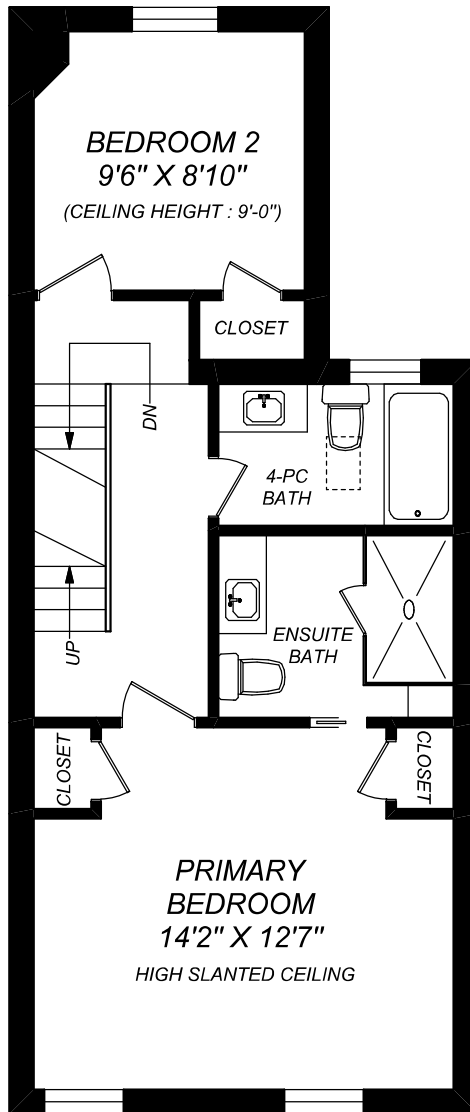

171 DE GRASSI STREET

MAIN FLOOR
552 SQUARE FEET

SECOND FLOOR
552 SQUARE FEET

THIRD FLOOR
367 SQUARE FEET

LOWER LEVEL
248 SQUARE FEET

0 5
FEET

truPlan

416 573 2096
E & O.E.
Floor plan may not be 100% accurate.