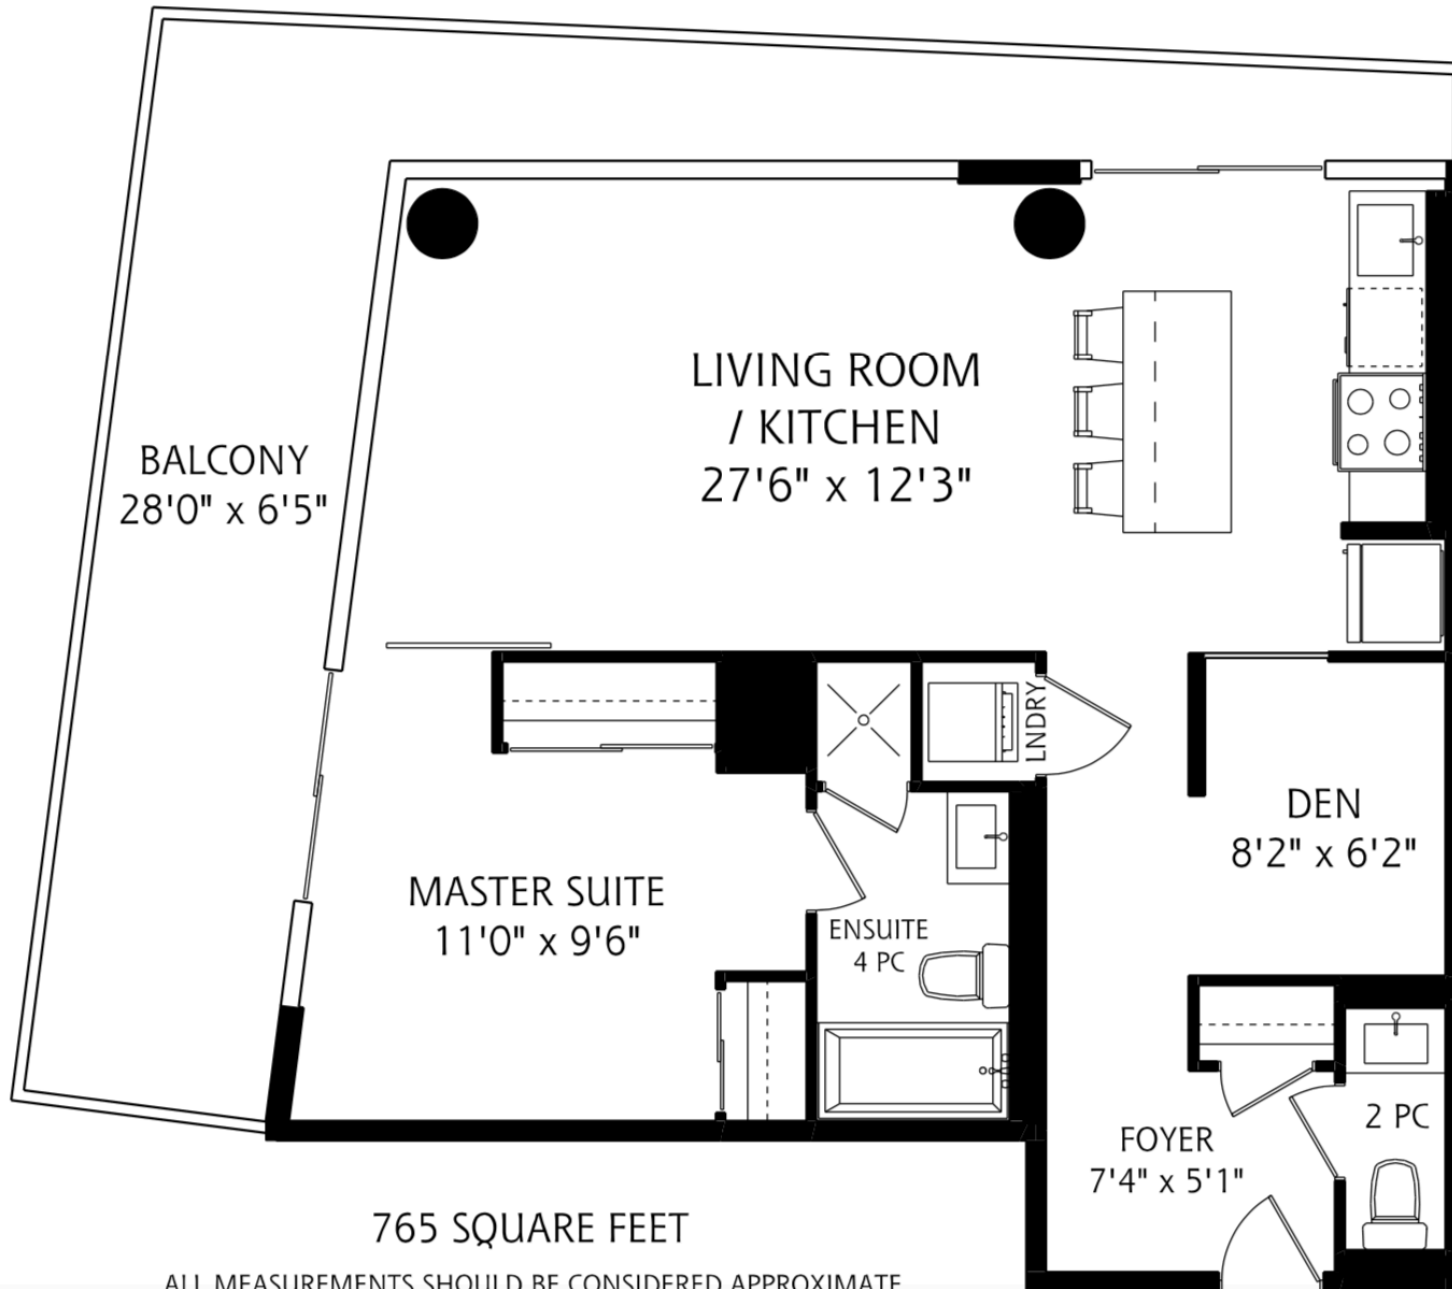

1815 YONGE STREET SUITE #1304

765 SQUARE FEET

ALL MEASUREMENTS SHOULD BE CONSIDERED APPROXIMATE